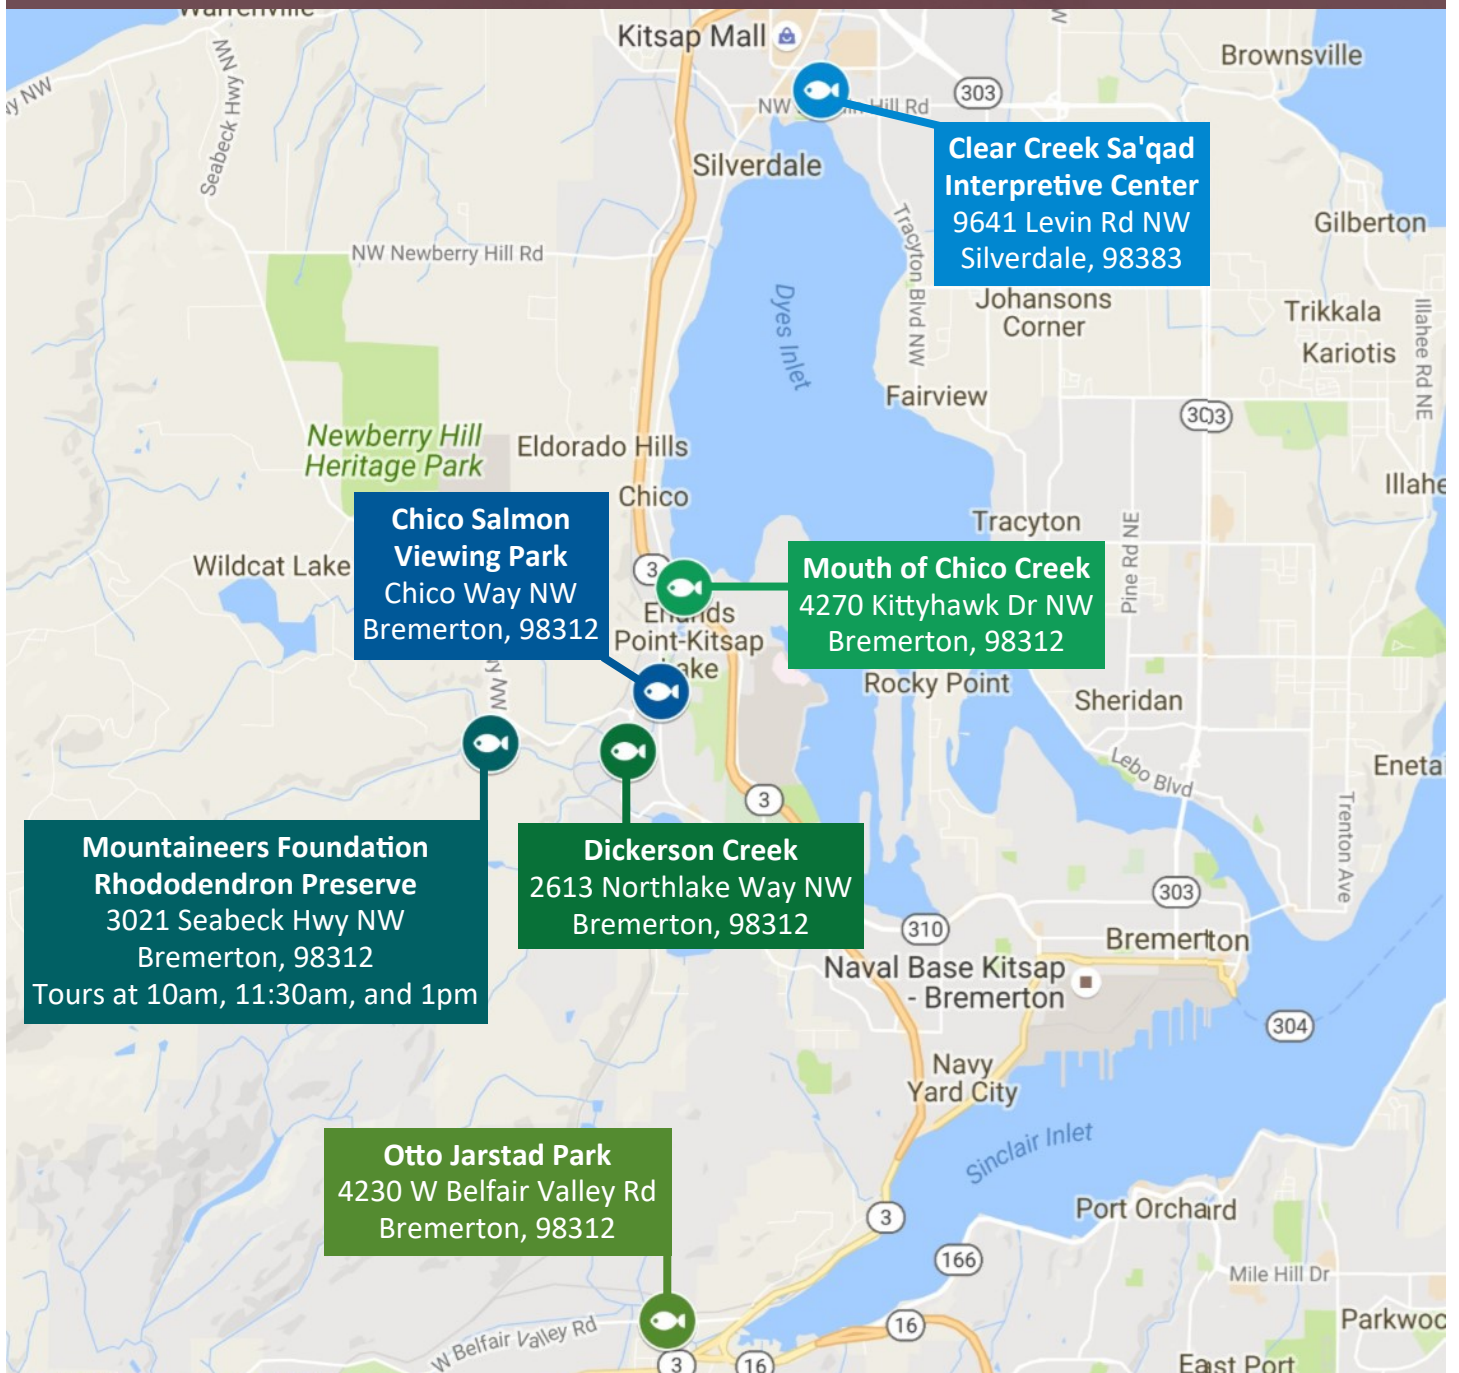

KITSAP SALMON TOURS 2016

Clear Creek Sa'qad Interpretive Center
9641 Levin Rd NW
Silverdale, 98383

Chico Salmon Viewing Park
Chico Way NW
Bremerton, 98312

Mouth of Chico Creek
4270 Kittyhawk Dr NW
Bremerton, 98312

Mountaineers Foundation Rhododendron Preserve
3021 Seabeck Hwy NW
Bremerton, 98312
Tours at 10am, 11:30am, and 1pm

Dickerson Creek
2613 Northlake Way NW
Bremerton, 98312

Otto Jarstad Park
4230 W Belfair Valley Rd
Bremerton, 98312

Saturday, November 5, 2016 | 10am-2pm

Map data © 2016 Google